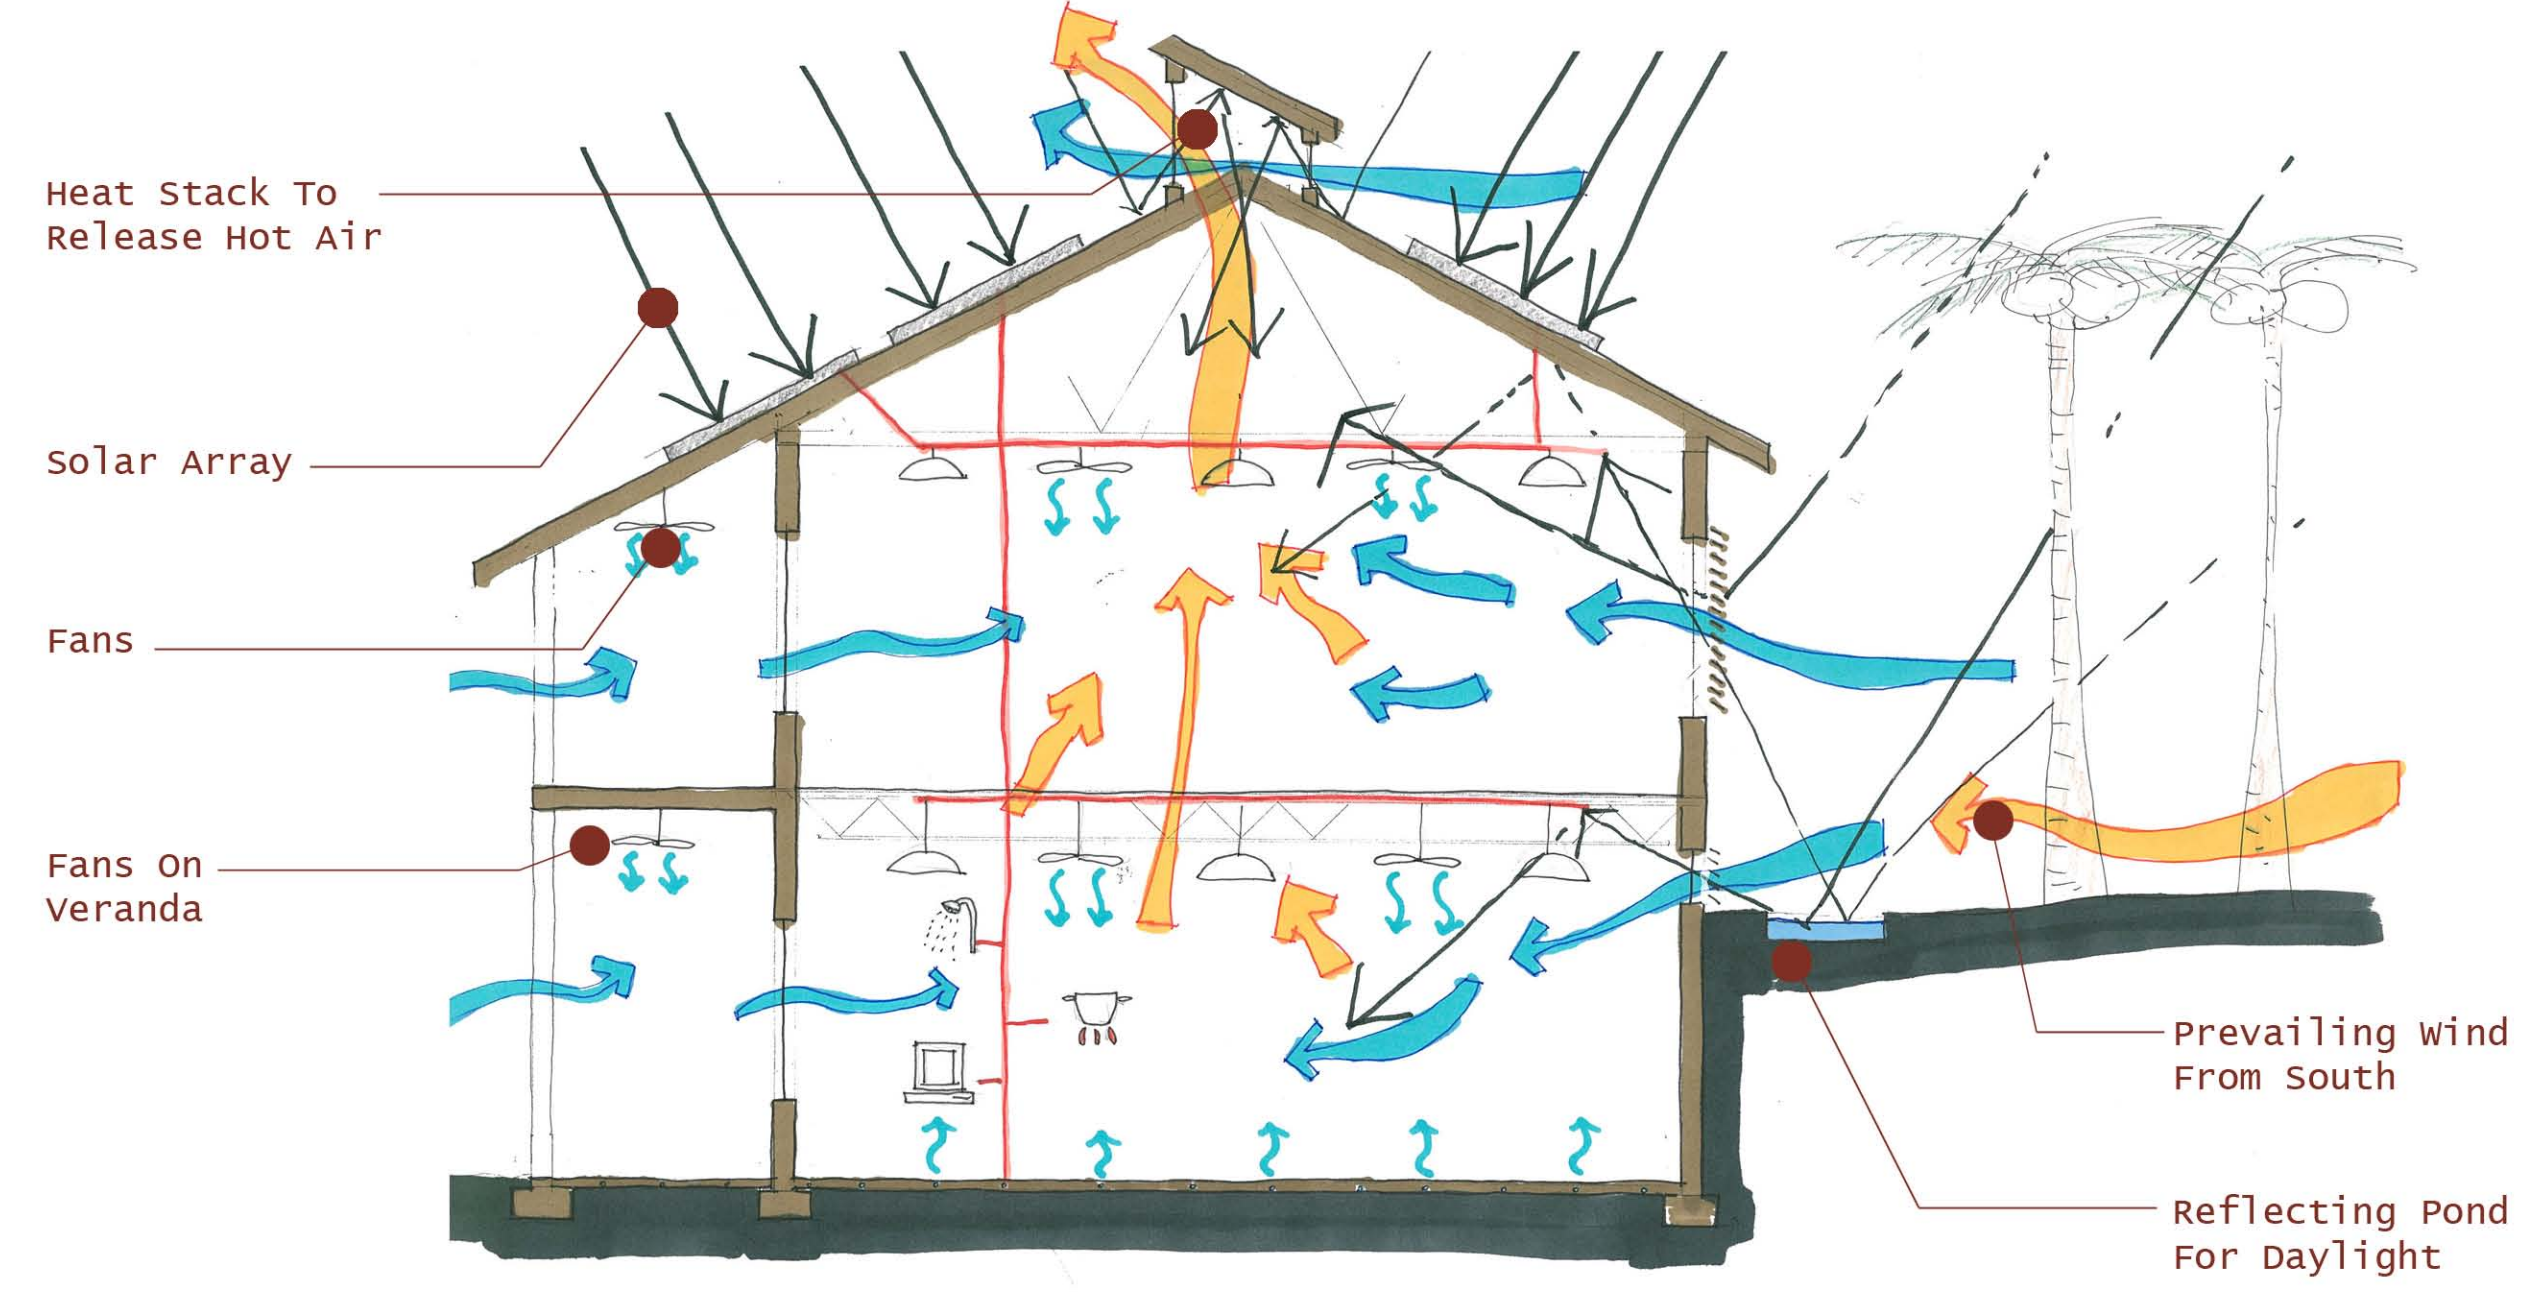

Community Center - Building Elevations

Building Section Looking west

North Elevation Showing Two-Story Veranda & Outdoor Circulation

Light & Cooling Diagram

Building Section Looking East - 1/4"=1'-0"

The Minnesota Sri Lanka Friendship Foundation is an organization dedicated to promoting social, cultural, educational and economic ties between the people of Minnesota and the people of Sri Lanka.

Community Center Hikkaduwa, Sri Lanka
 Design Charrette 7.15.05-7.16.05

The Minnesota Sri Lanka Friendship Foundation

ARCHITECTURE FOR HUMANITY | MINNESOTA

Architecture for Humanity was founded in 1999 to promote architectural and design solutions to global, social and humanitarian crises.