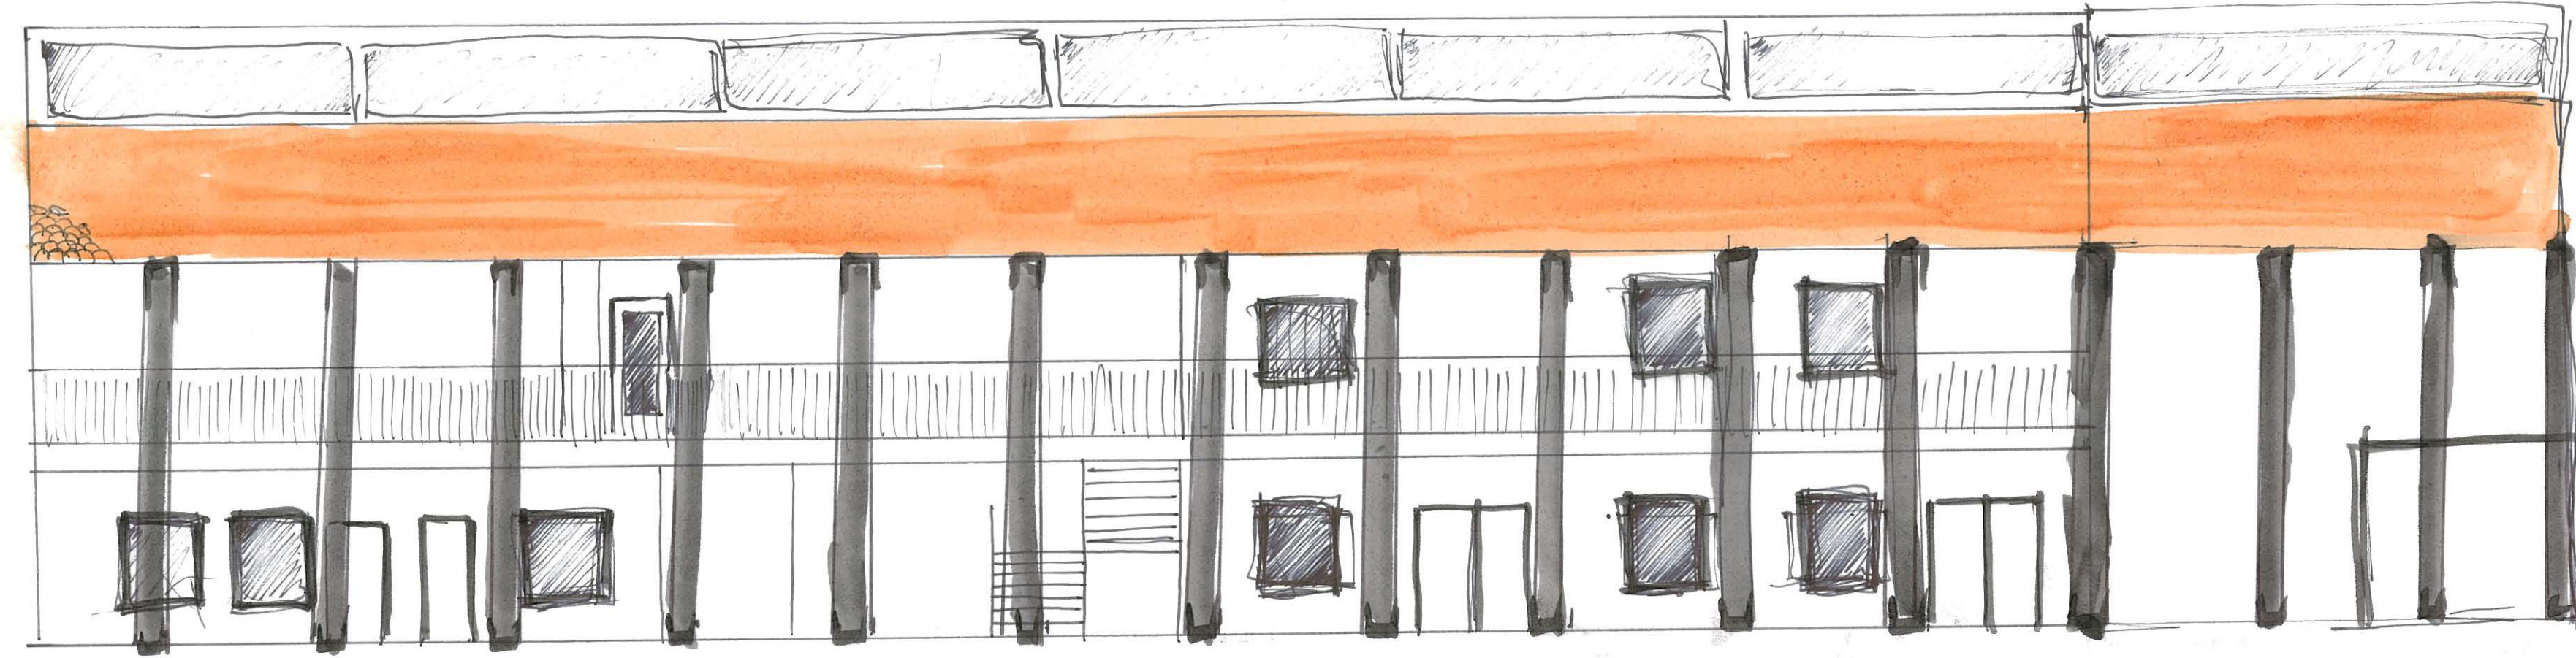

Community Center - Building Elevations

Building Section Looking west

North Elevation Showing Two-Story Veranda & Outdoor Circulation

Light & Cooling Diagram

Building Section Looking East - 1/4"=1'-0"

The Minnesota Sri Lanka Friendship Foundation is an organization dedicated to promoting social, cultural, educational and economic ties between the people of Minnesota and the people of Sri Lanka.

Community Center Hikkaduwa, Sri Lanka
 Design Charrette 7.15.05-7.16.05

The Minnesota Sri Lanka Friendship Foundation

ARCHITECTURE FOR HUMANITY | MINNESOTA

Architecture for Humanity was founded in 1999 to promote architectural and design solutions to global, social and humanitarian crises.