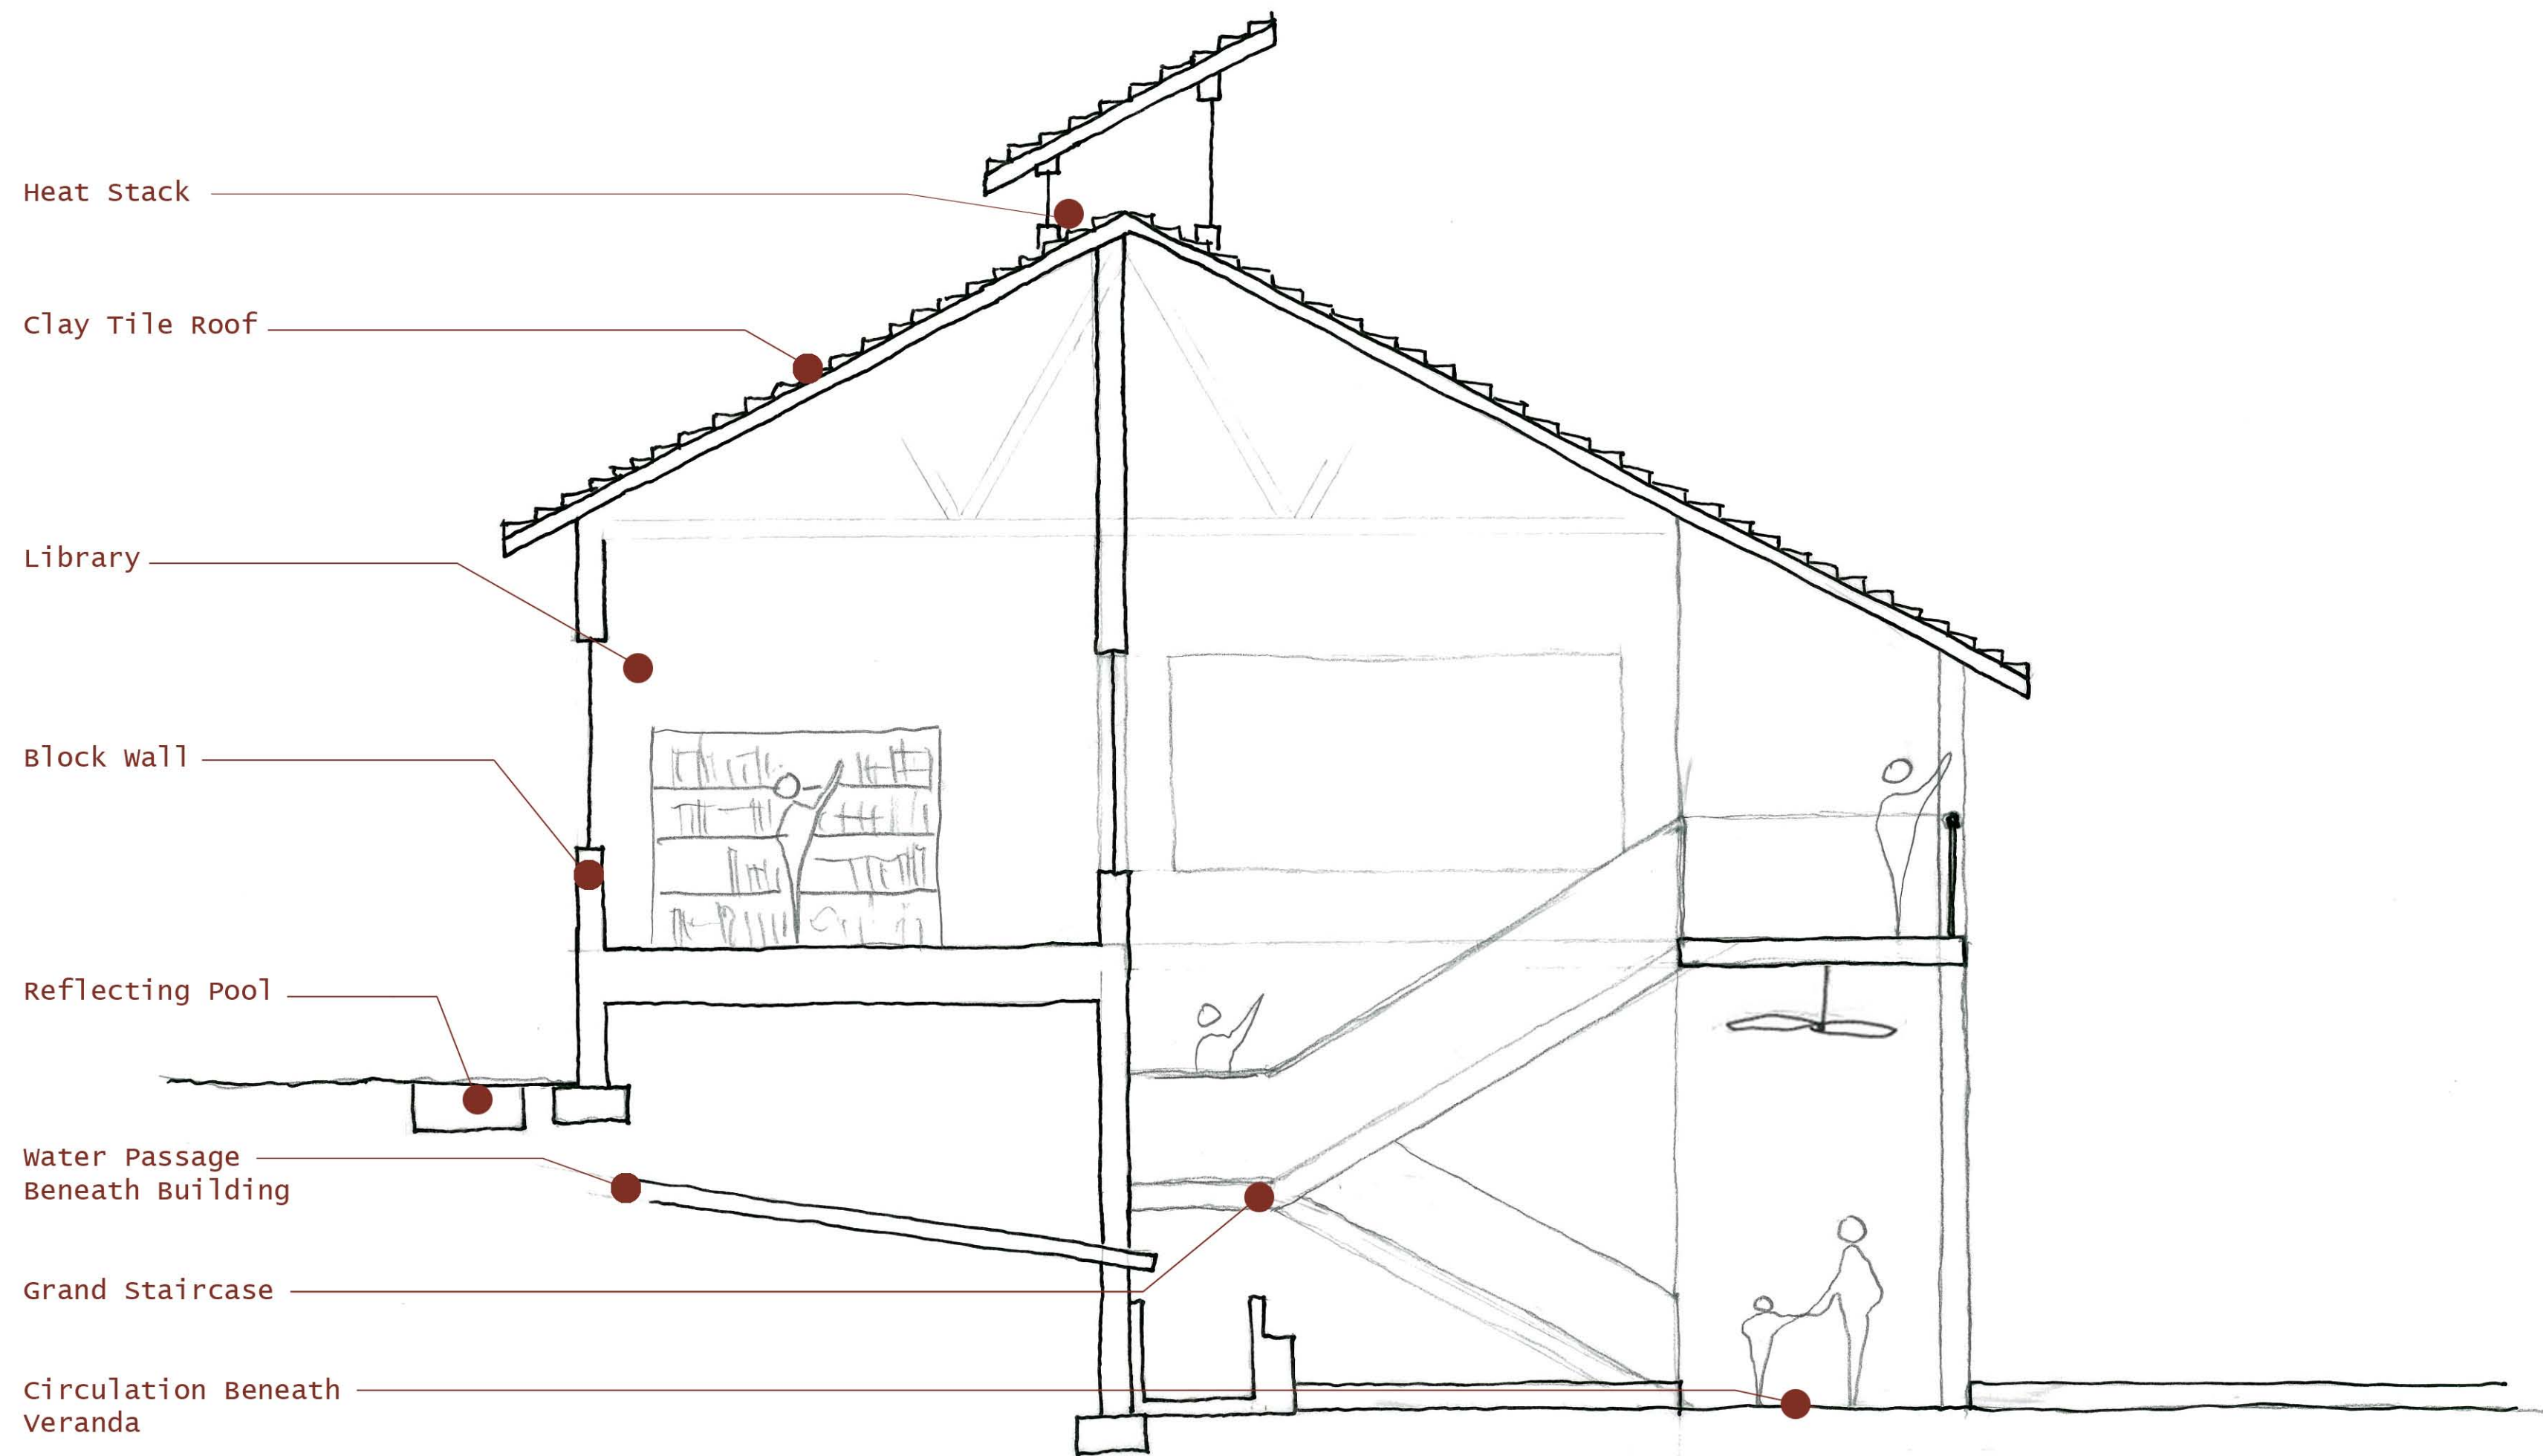

Community Center - Building Elevations

Building Section Looking west

North Elevation Showing Two-Story Veranda & Outdoor Circulation

Light & Cooling Diagram

Building Section Looking East - 1/4"=1'-0"

The Minnesota Sri Lanka Friendship Foundation is an organization dedicated to promoting social, cultural, educational and economic ties between the people of Minnesota and the people of Sri Lanka.

Community Center Hikkaduwa, Sri Lanka
 Design Charrette 7.15.05-7.16.05

The Minnesota Sri Lanka Friendship Foundation

ARCHITECTURE FOR HUMANITY | MINNESOTA

Architecture for Humanity was founded in 1999 to promote architectural and design solutions to global, social and humanitarian crises.