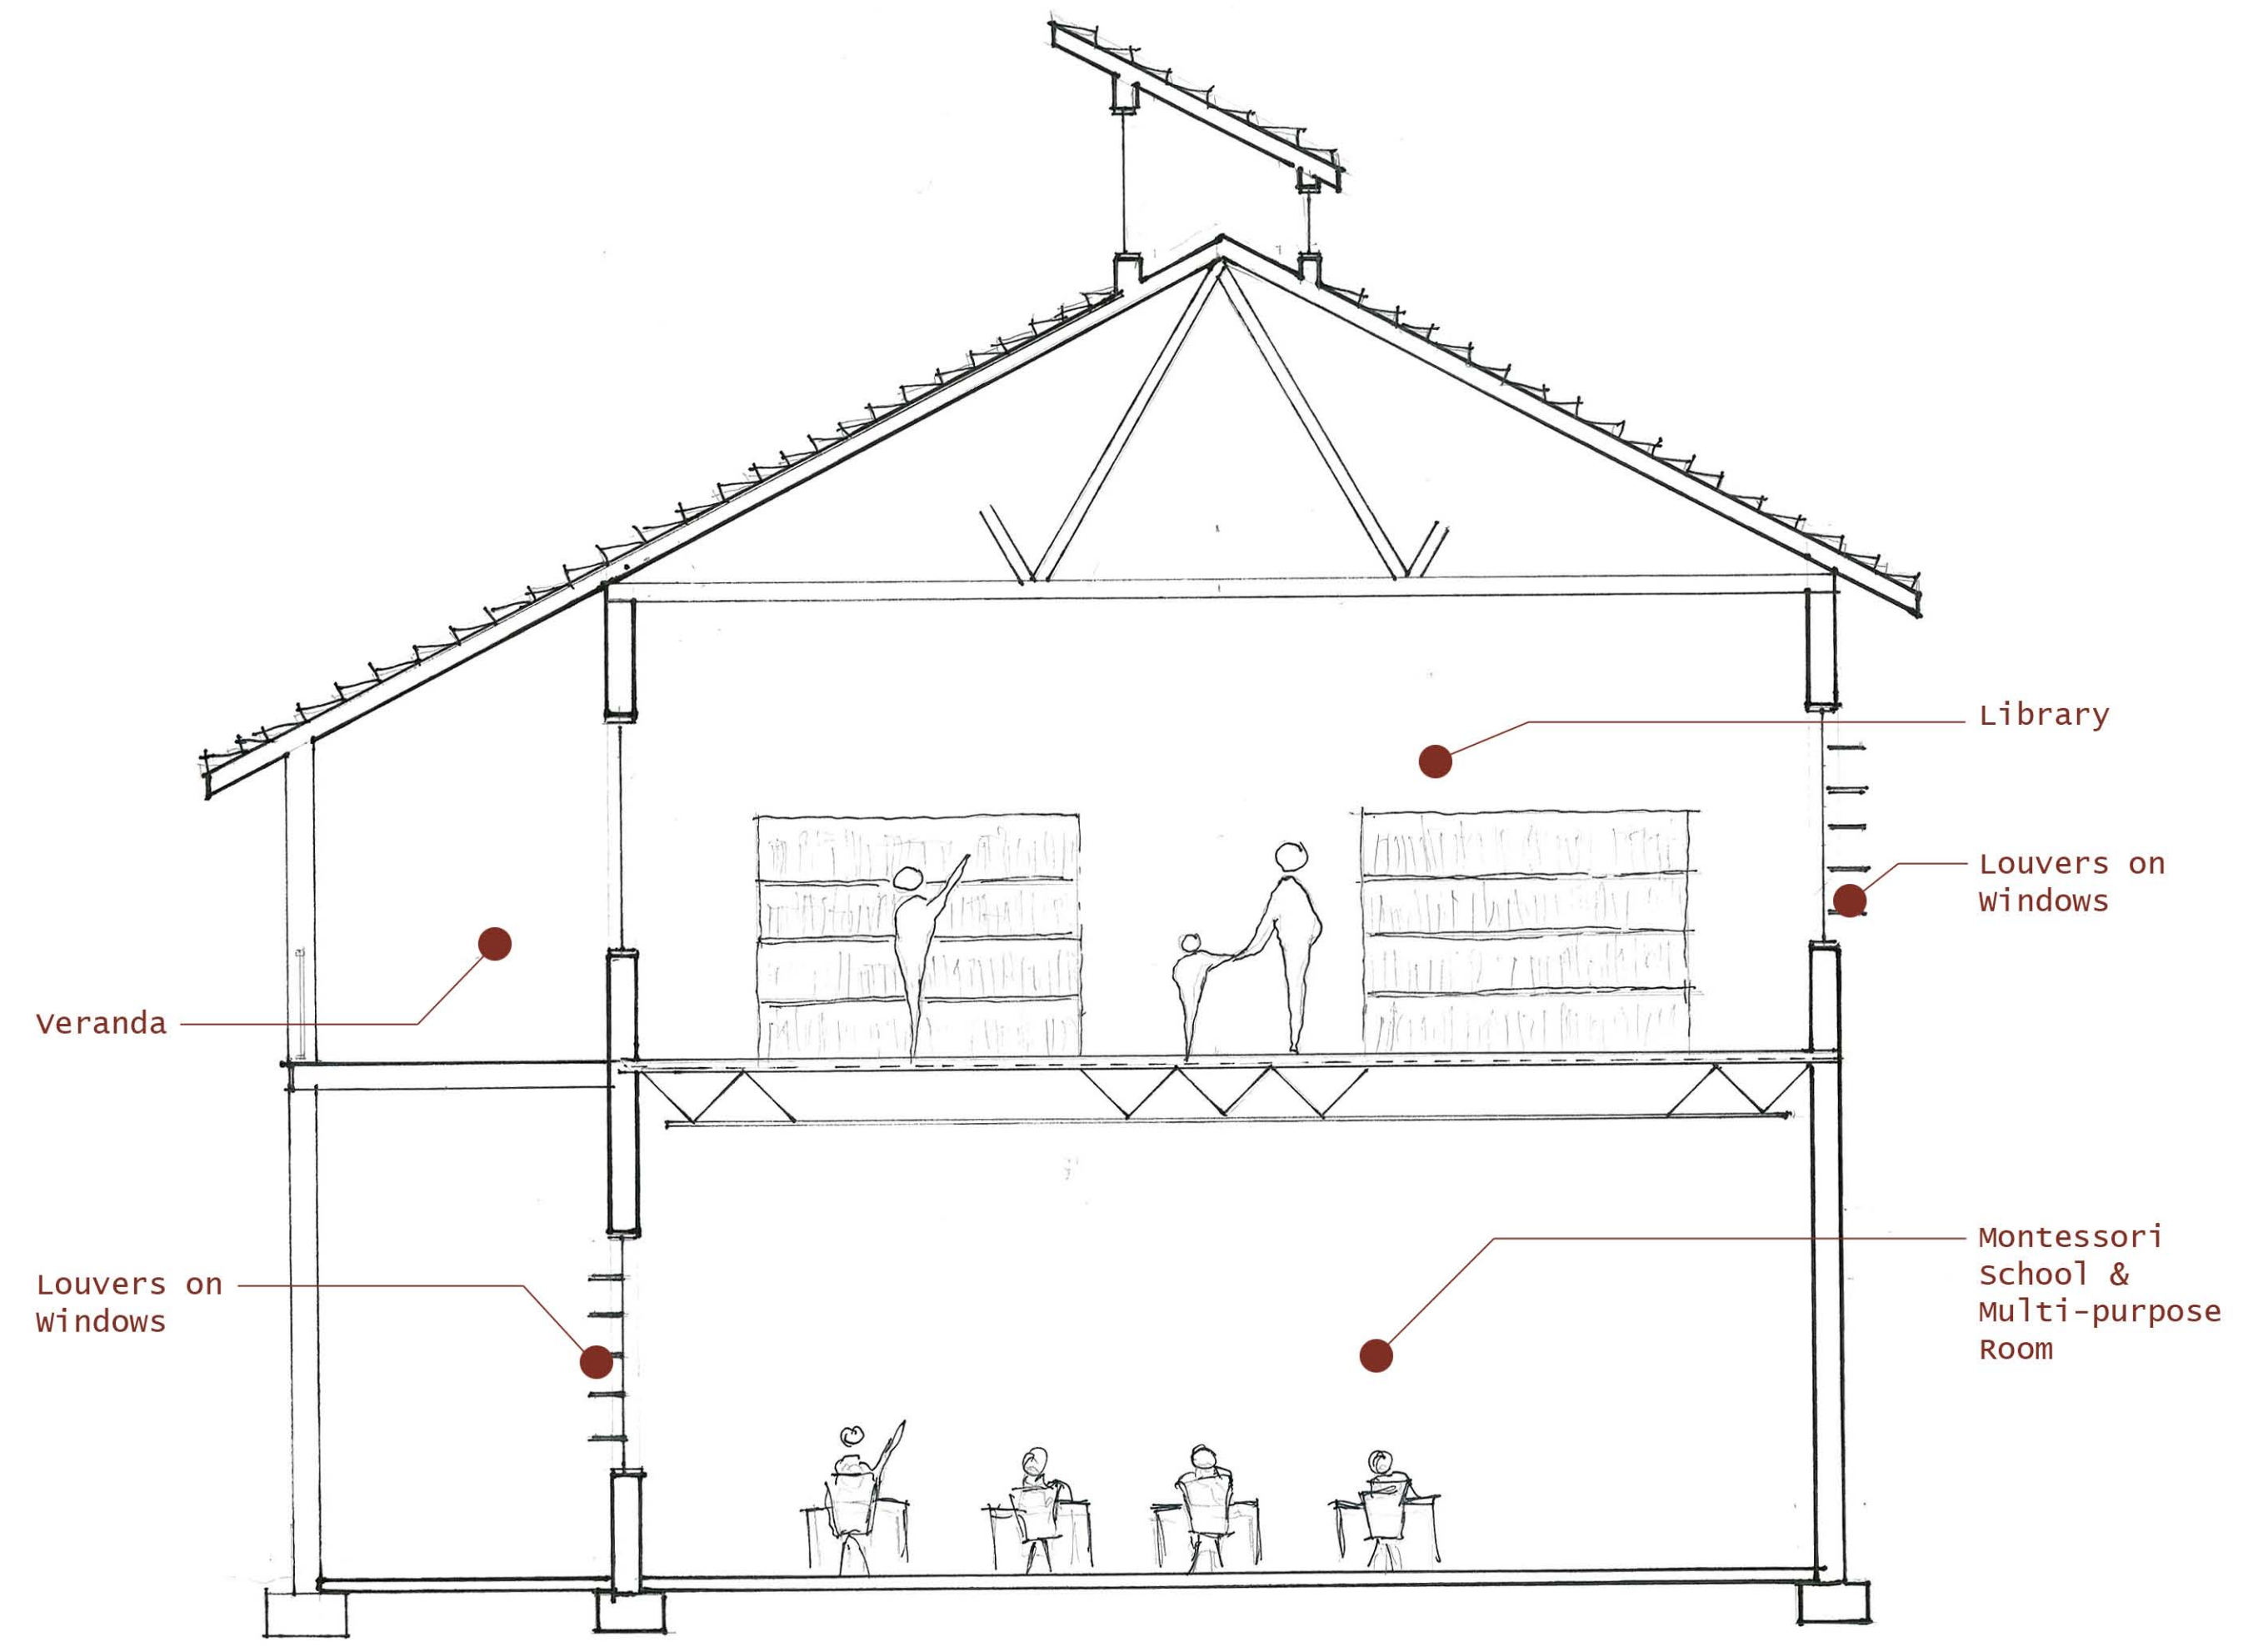

Community Center - Building Elevations

Building Section Looking west

North Elevation Showing Two-Story Veranda & Outdoor Circulation

Light & Cooling Diagram

Building Section Looking East - 1/4"=1'-0"

The Minnesota Sri Lanka Friendship Foundation is an organization dedicated to promoting social, cultural, educational and economic ties between the people of Minnesota and the people of Sri Lanka.

Community Center Hikkaduwa, Sri Lanka
 Design Charrette 7.15.05-7.16.05

The Minnesota Sri Lanka Friendship Foundation

ARCHITECTURE FOR HUMANITY | MINNESOTA

Architecture for Humanity was founded in 1999 to promote architectural and design solutions to global, social and humanitarian crises.