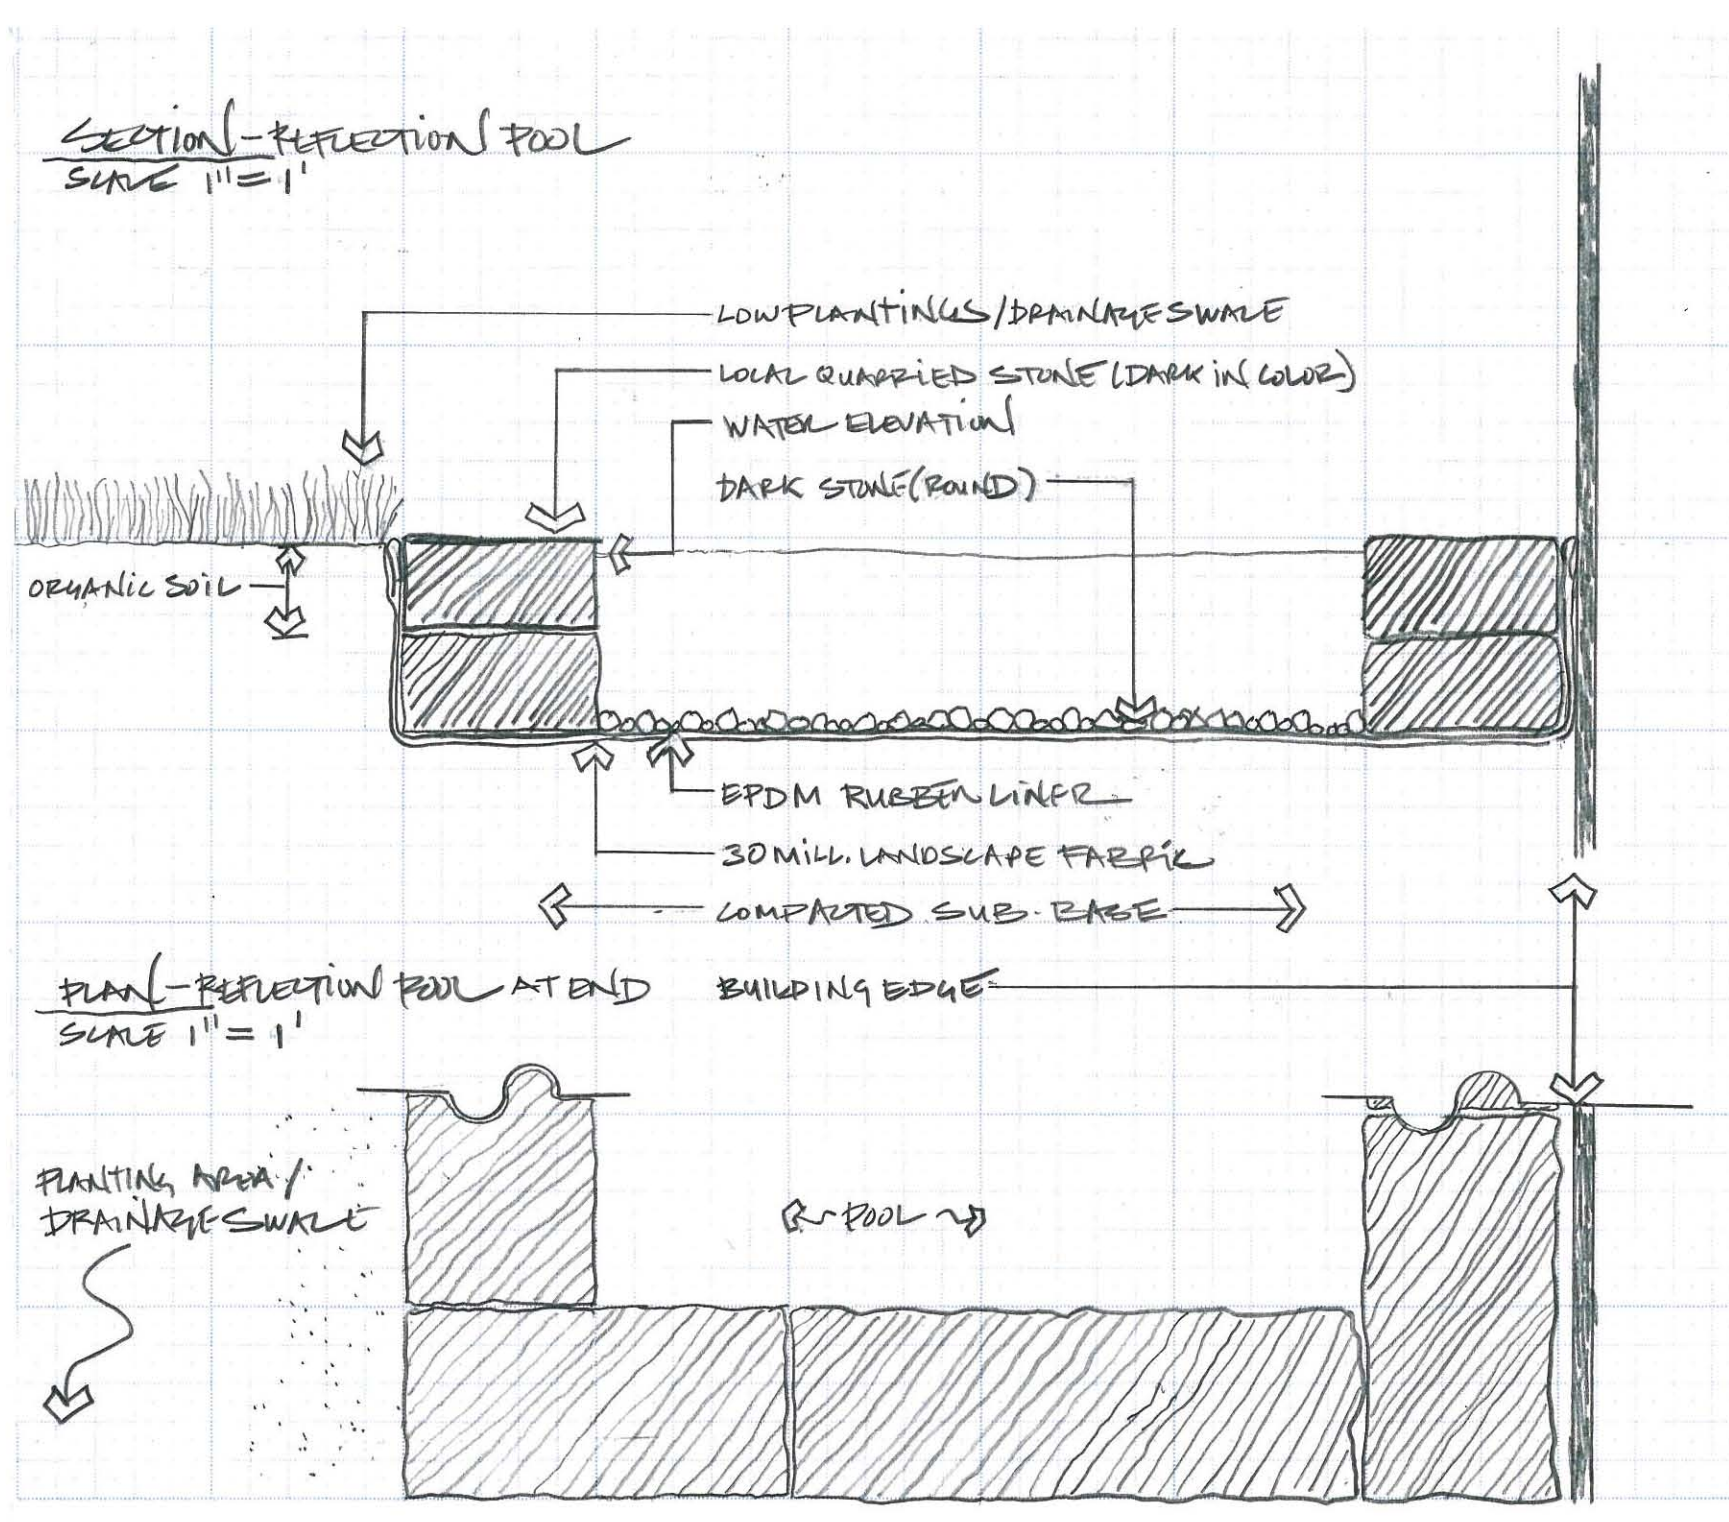

site details and section

Freshwater Spring Runnel - Section

Rubble wall

Moonstones made of donated Minnesota granite or limestone will be scattered throughout the site at major entry spaces, spring water collection areas, and within community gathering places. Enscriptions in the stone will tell the story of the community, where they came from, where they are today, and who their friends are in Minnesota and abroad.

Reflection Pool - Section

Landscape Section

The Minnesota Sri Lanka Friendship Foundation is an organization dedicated to promoting social, cultural, educational and economic ties between the people of Minnesota and the people of Sri Lanka.

Community Center Hikkaduwa, Sri Lanka
Design Charrette 7.15.05-7.16.05

The Minnesota Sri Lanka Friendship Foundation

ARCHITECTURE FOR HUMANITY | MINNESOTA

Architecture for Humanity was founded in 1999 to promote architectural and design solutions to global, social and humanitarian crises.