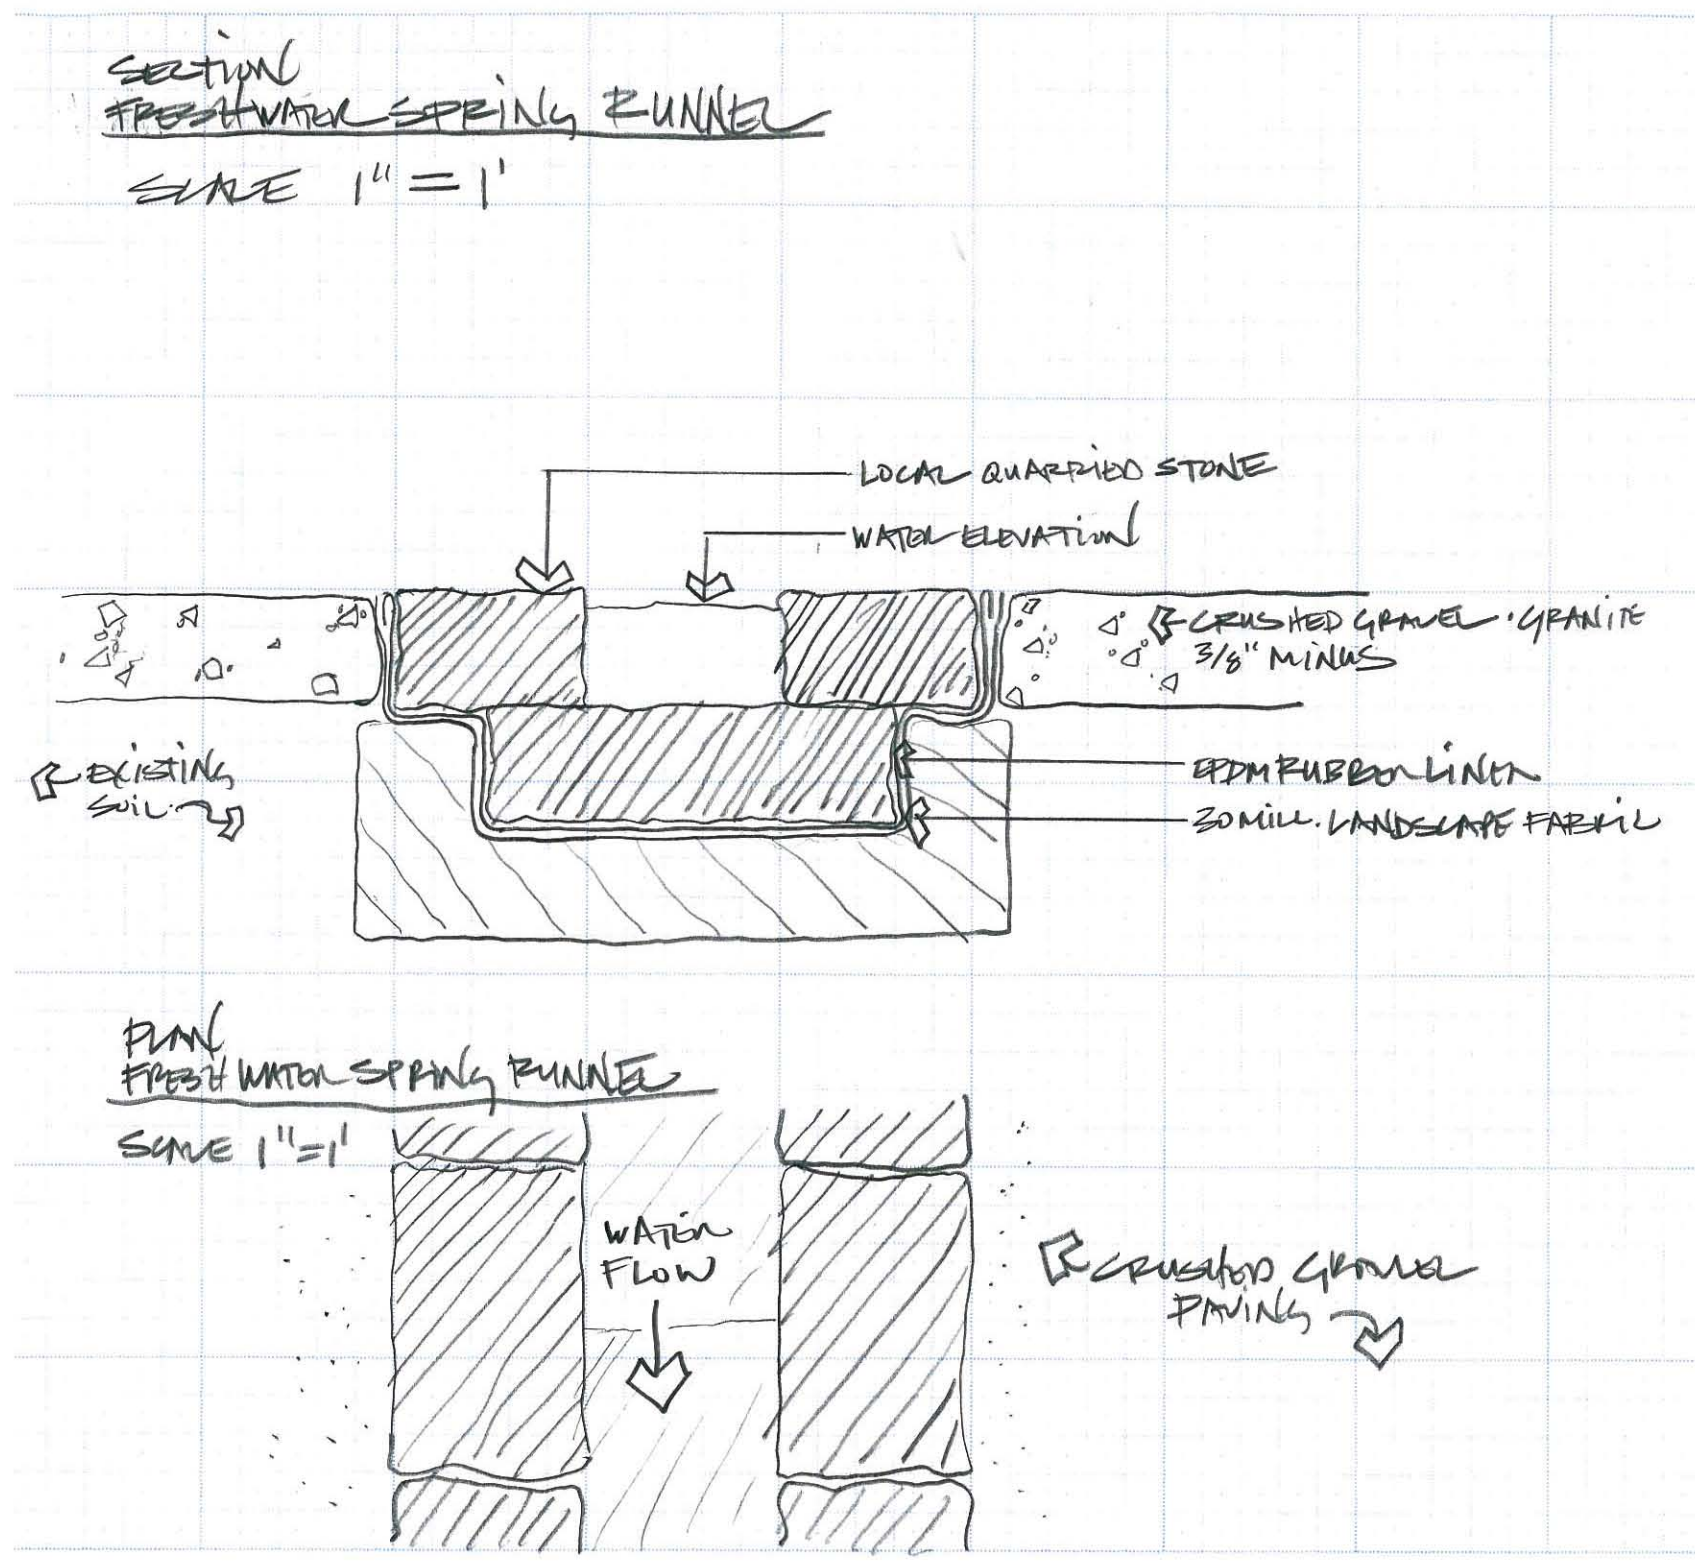

site details and section

Freshwater Spring Runnel - Section

Rubble wall

Moonstones made of donated Minnesota granite or limestone will be scattered throughout the site at major entry spaces, spring water collection areas, and within community gathering places. Enscriptions in the stone will tell the story of the community, where they came from, where they are today, and who their friends are in Minnesota and abroad.

Reflection Pool - Section

Landscape Section

The Minnesota Sri Lanka Friendship Foundation is an organization dedicated to promoting social, cultural, educational and economic ties between the people of Minnesota and the people of Sri Lanka.

Community Center Hikkaduwa, Sri Lanka
Design Charrette 7.15.05-7.16.05

The Minnesota Sri Lanka Friendship Foundation

ARCHITECTURE FOR HUMANITY | MINNESOTA

Architecture for Humanity was founded in 1999 to promote architectural and design solutions to global, social and humanitarian crises.