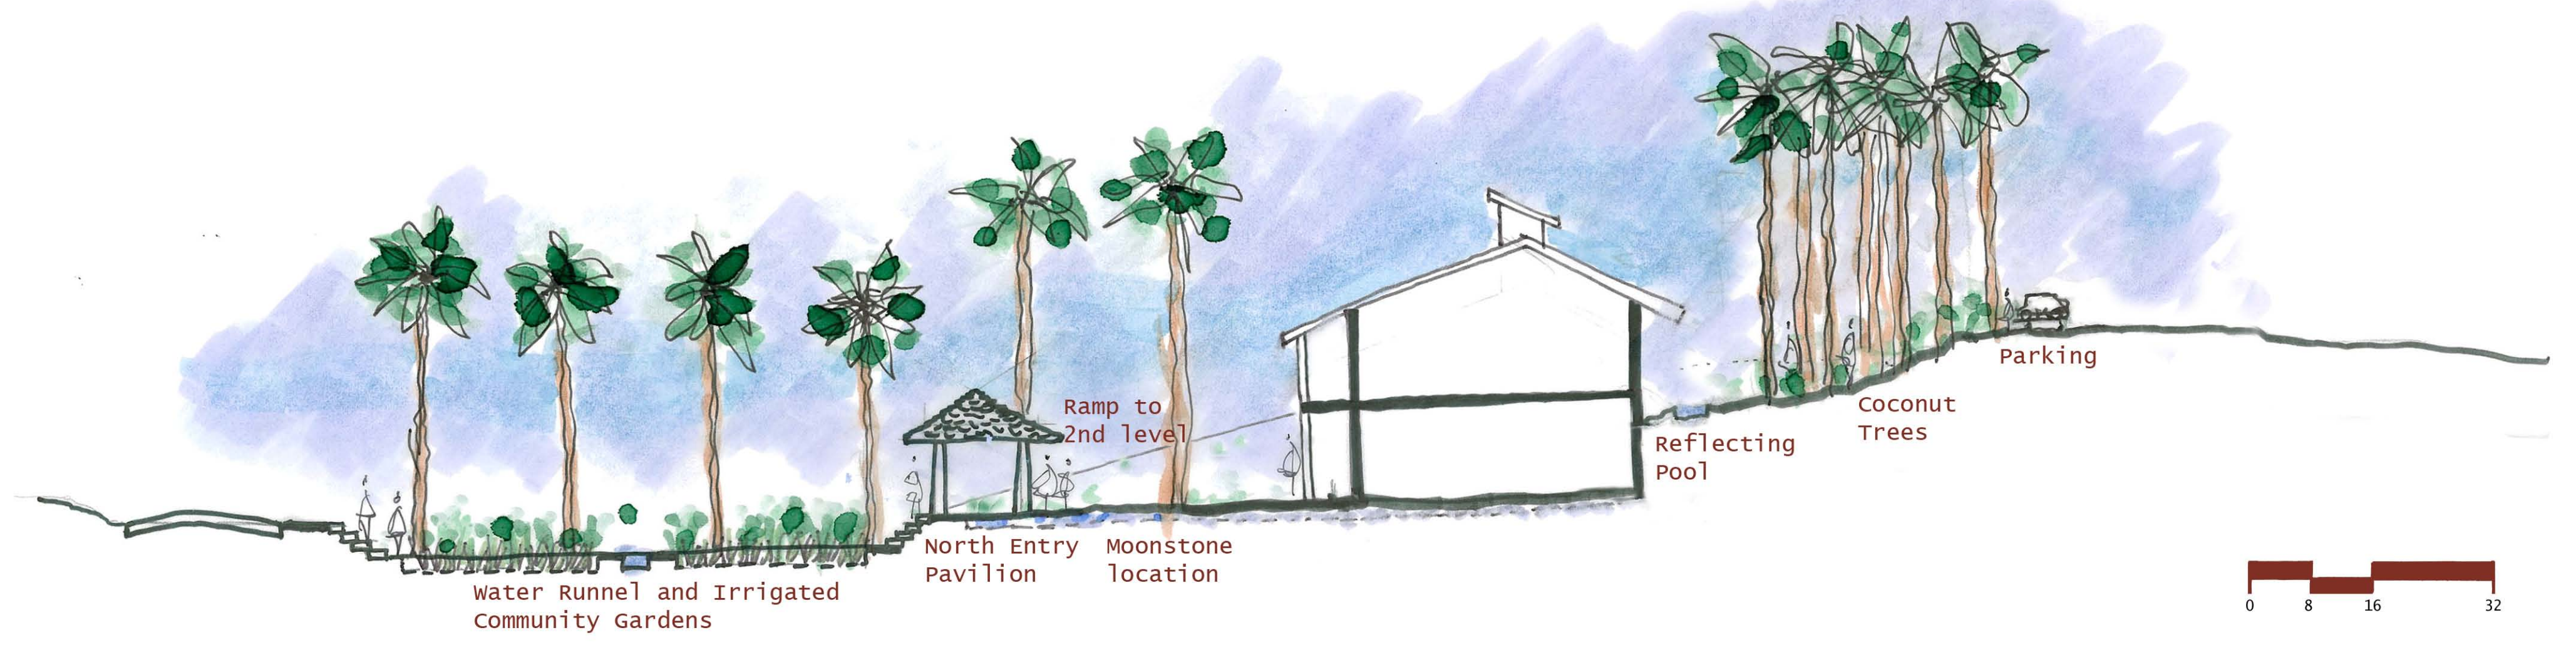

site details and section

Freshwater Spring Runnel - Section

Rubble wall

Moonstones made of donated Minnesota granite or limestone will be scattered throughout the site at major entry spaces, spring water collection areas, and within community gathering places. Enscriptions in the stone will tell the story of the community, where they came from, where they are today, and who their friends are in Minnesota and abroad.

Reflection Pool - Section

Landscape Section

The Minnesota Sri Lanka Friendship Foundation is an organization dedicated to promoting social, cultural, educational and economic ties between the people of Minnesota and the people of Sri Lanka.

Community Center Hikkaduwa, Sri Lanka
Design Charrette 7.15.05-7.16.05

The Minnesota Sri Lanka Friendship Foundation

ARCHITECTURE FOR HUMANITY | MINNESOTA

Architecture for Humanity was founded in 1999 to promote architectural and design solutions to global, social and humanitarian crises.