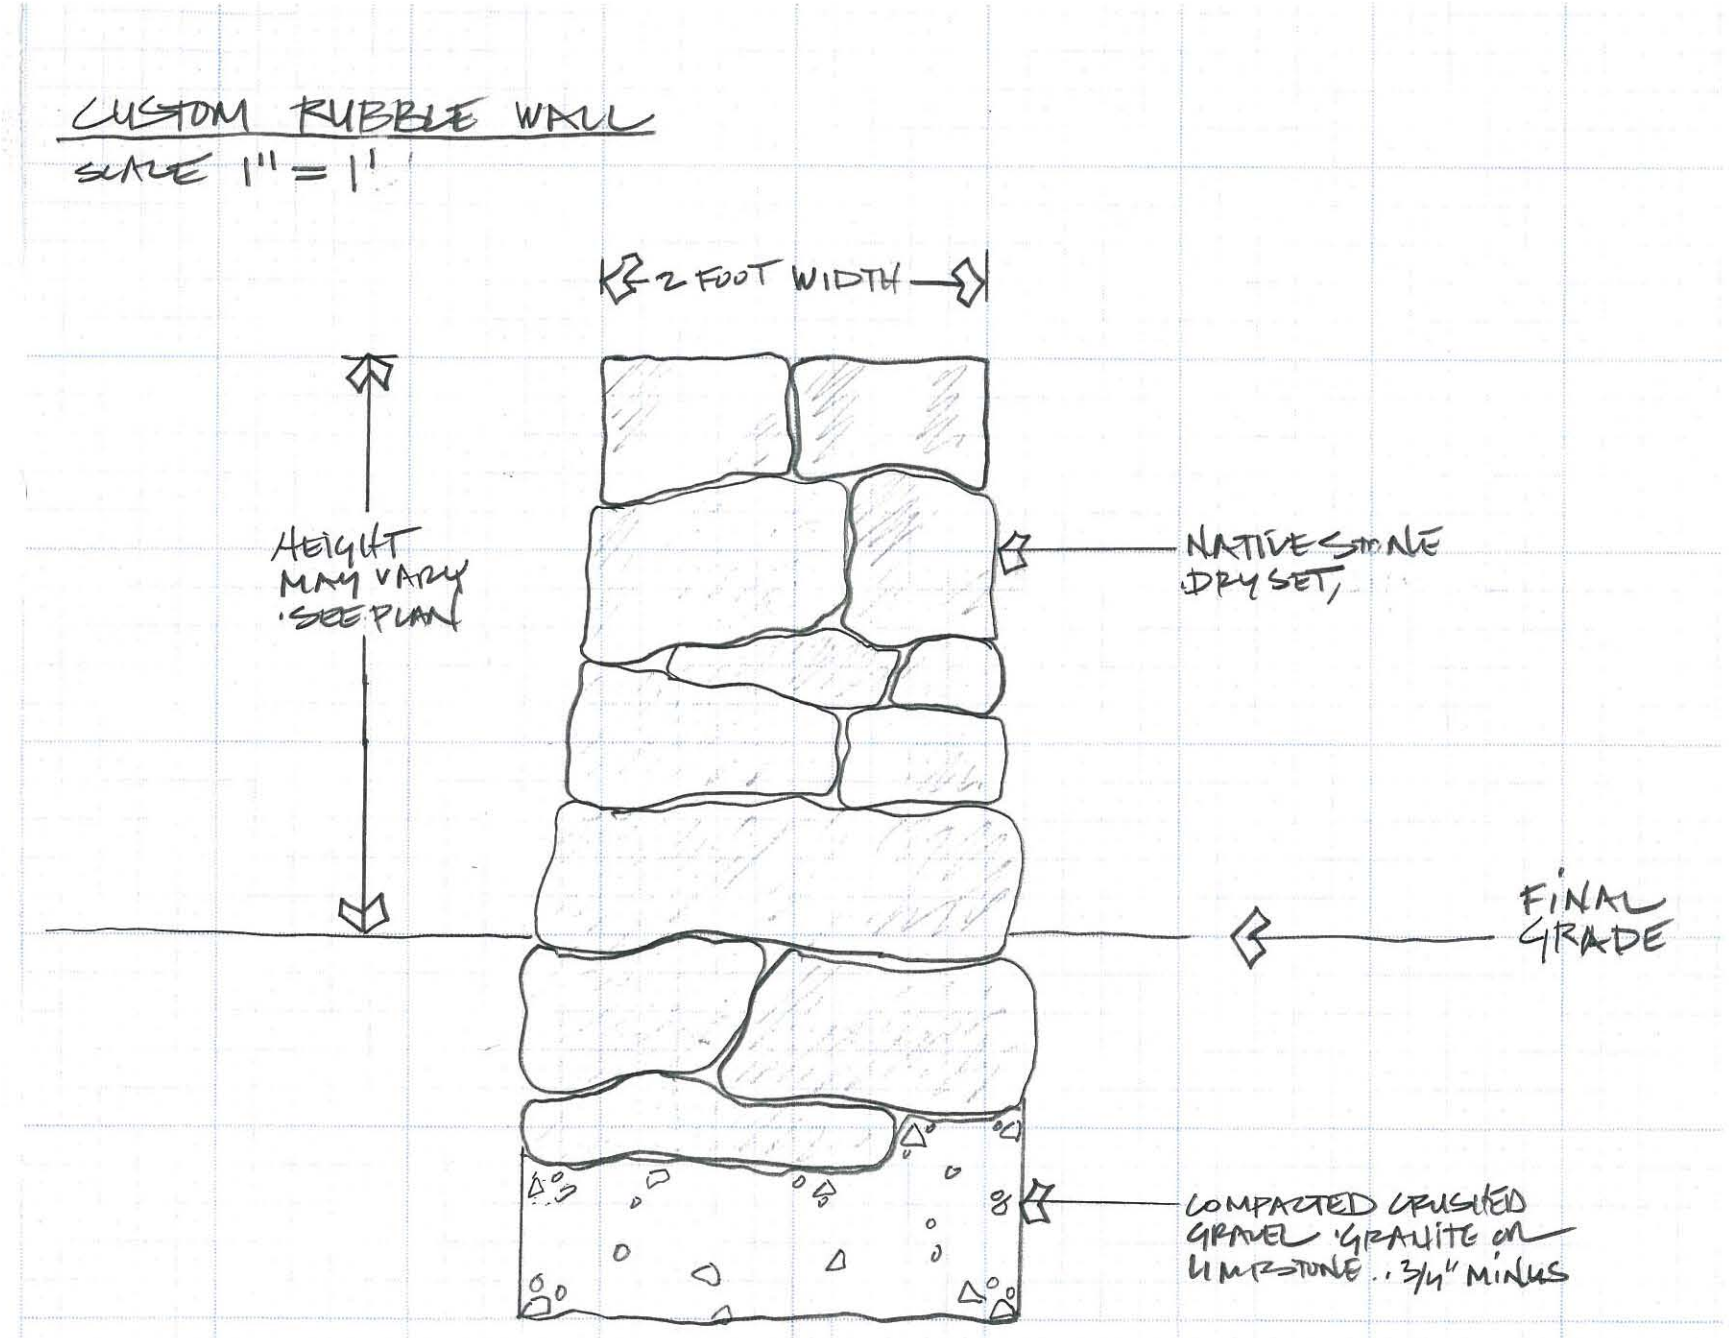

site details and section

Freshwater Spring Runnel - Section

Rubble wall

Moonstones made of donated Minnesota granite or limestone will be scattered throughout the site at major entry spaces, spring water collection areas, and within community gathering places. Enscriptions in the stone will tell the story of the community, where they came from, where they are today, and who their friends are in Minnesota and abroad.

Reflection Pool - Section

Landscape Section

The Minnesota Sri Lanka Friendship Foundation is an organization dedicated to promoting social, cultural, educational and economic ties between the people of Minnesota and the people of Sri Lanka.

Community Center Hikkaduwa, Sri Lanka
Design Charrette 7.15.05-7.16.05

The Minnesota Sri Lanka Friendship Foundation

ARCHITECTURE FOR HUMANITY | MINNESOTA

Architecture for Humanity was founded in 1999 to promote architectural and design solutions to global, social and humanitarian crises.