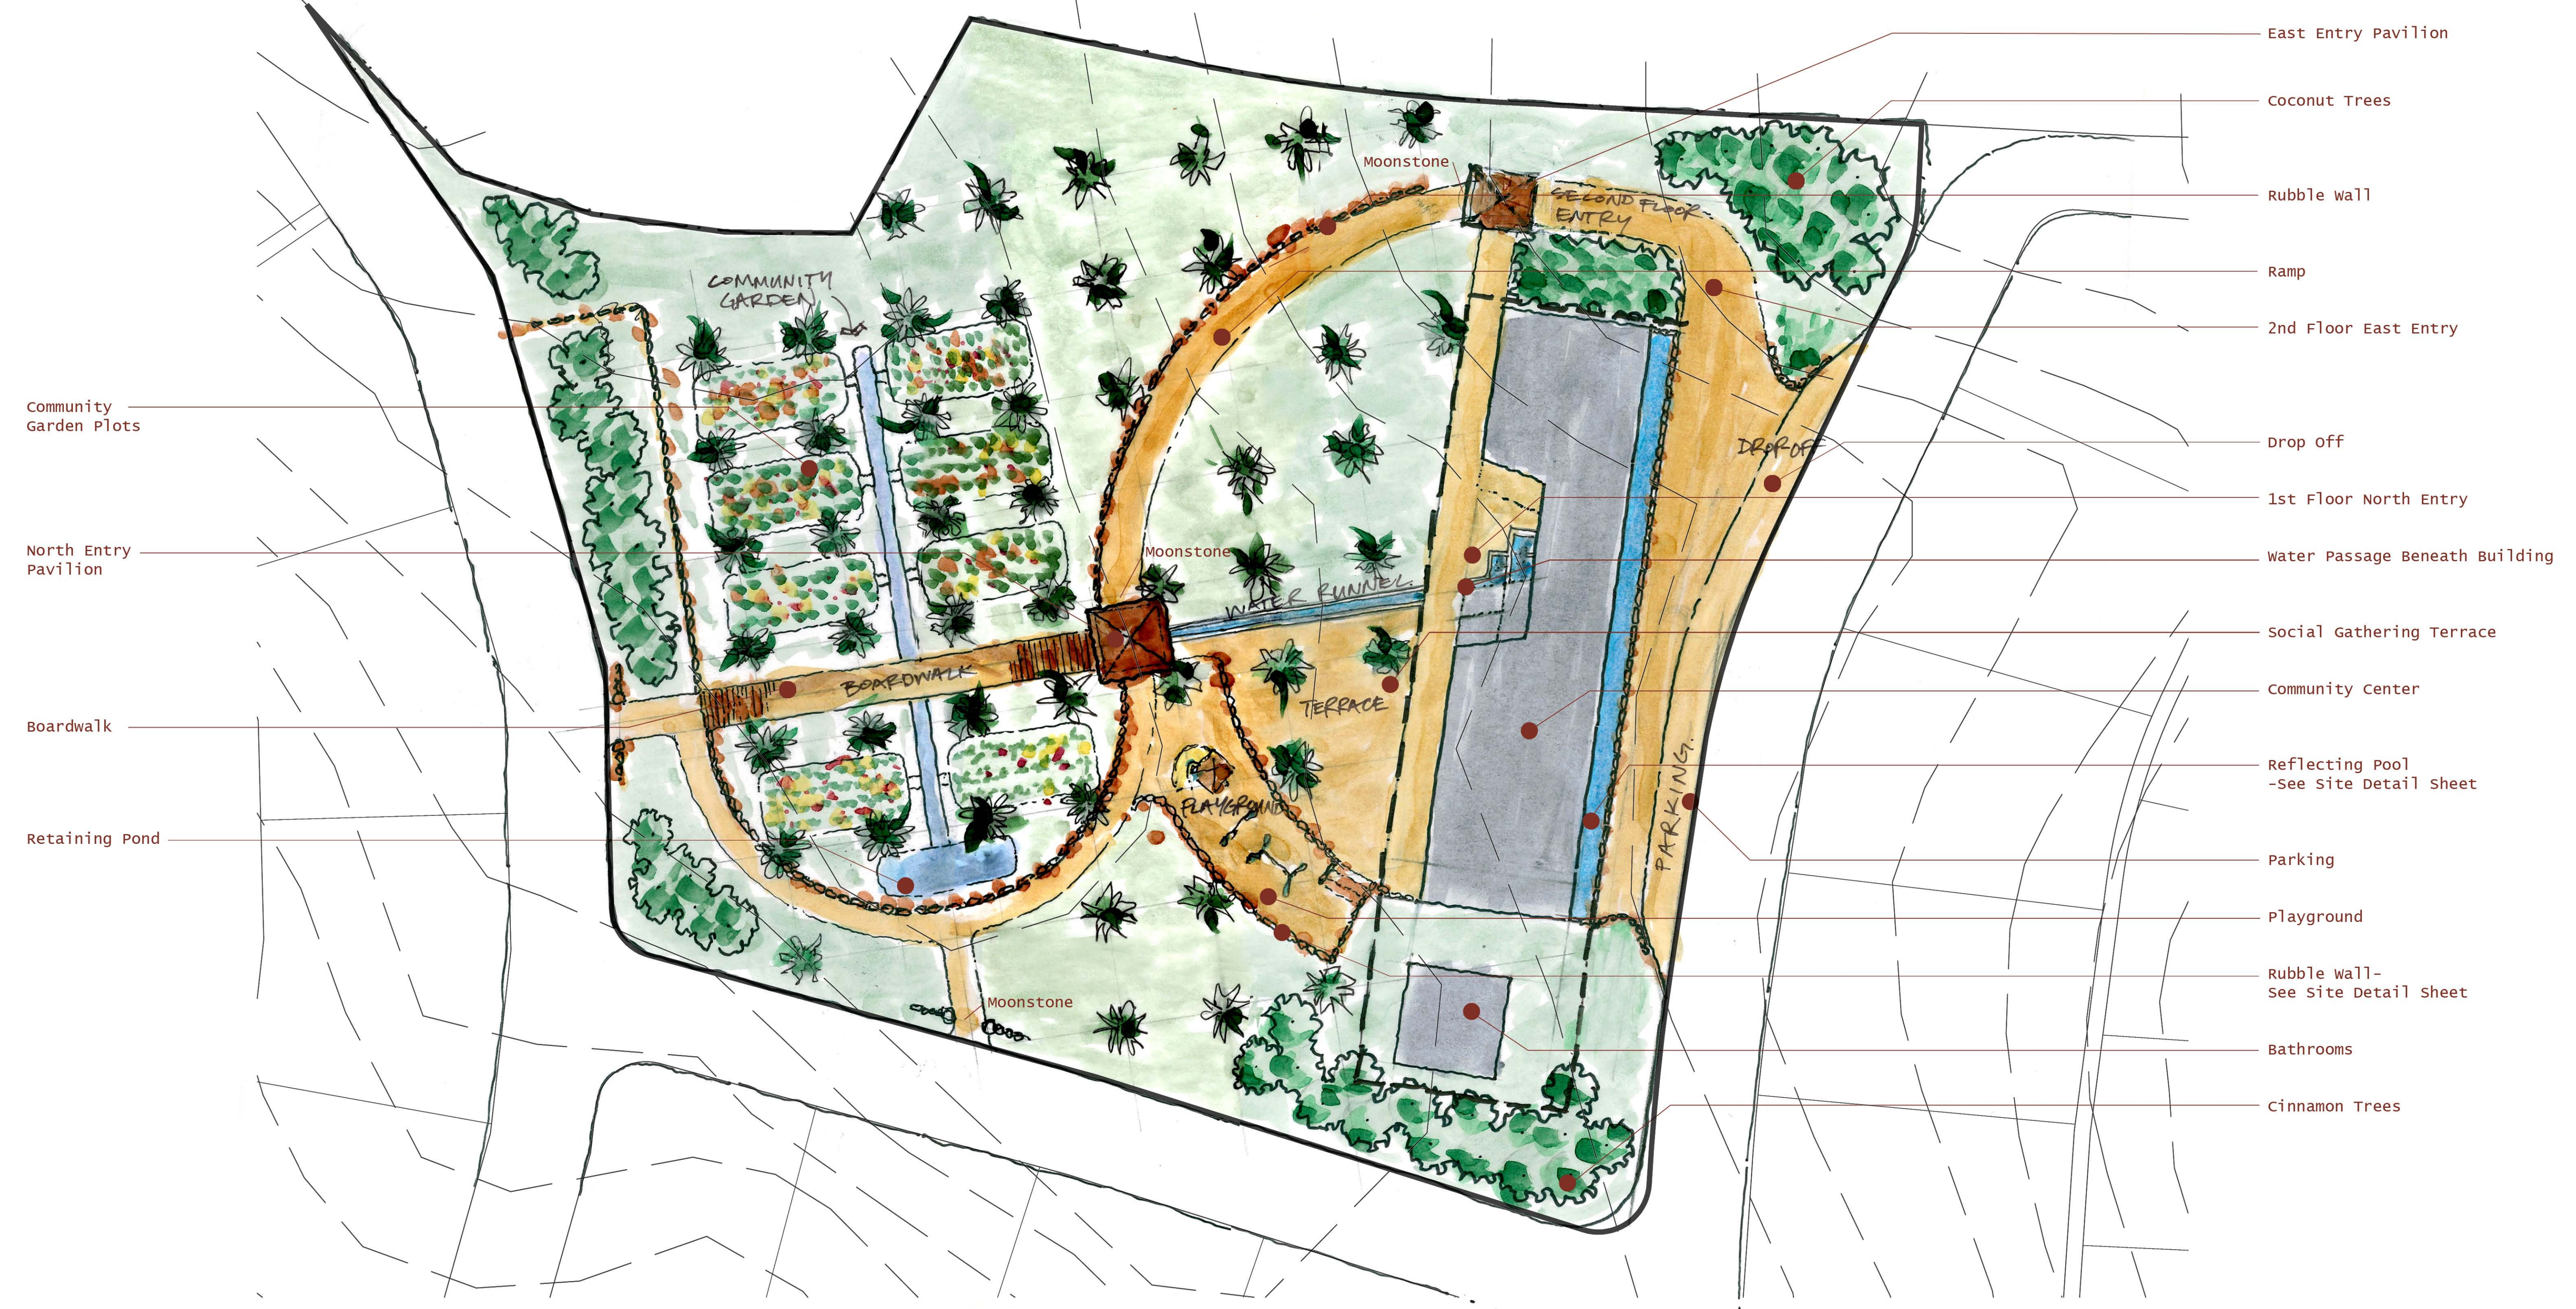

Site Plan

The Minnesota Sri Lanka Friendship Foundation is an organization dedicated to promoting social, cultural, educational and economic ties between the people of Minnesota and the people of Sri Lanka.

**Community Center Hikkaduwa, Sri Lanka**  
 Design Charrette 7.15.05-7.16.05

The Minnesota Sri Lanka Friendship Foundation

ARCHITECTURE FOR HUMANITY | MINNESOTA

Architecture for Humanity was founded in 1999 to promote architectural and design solutions to global, social and humanitarian crises.